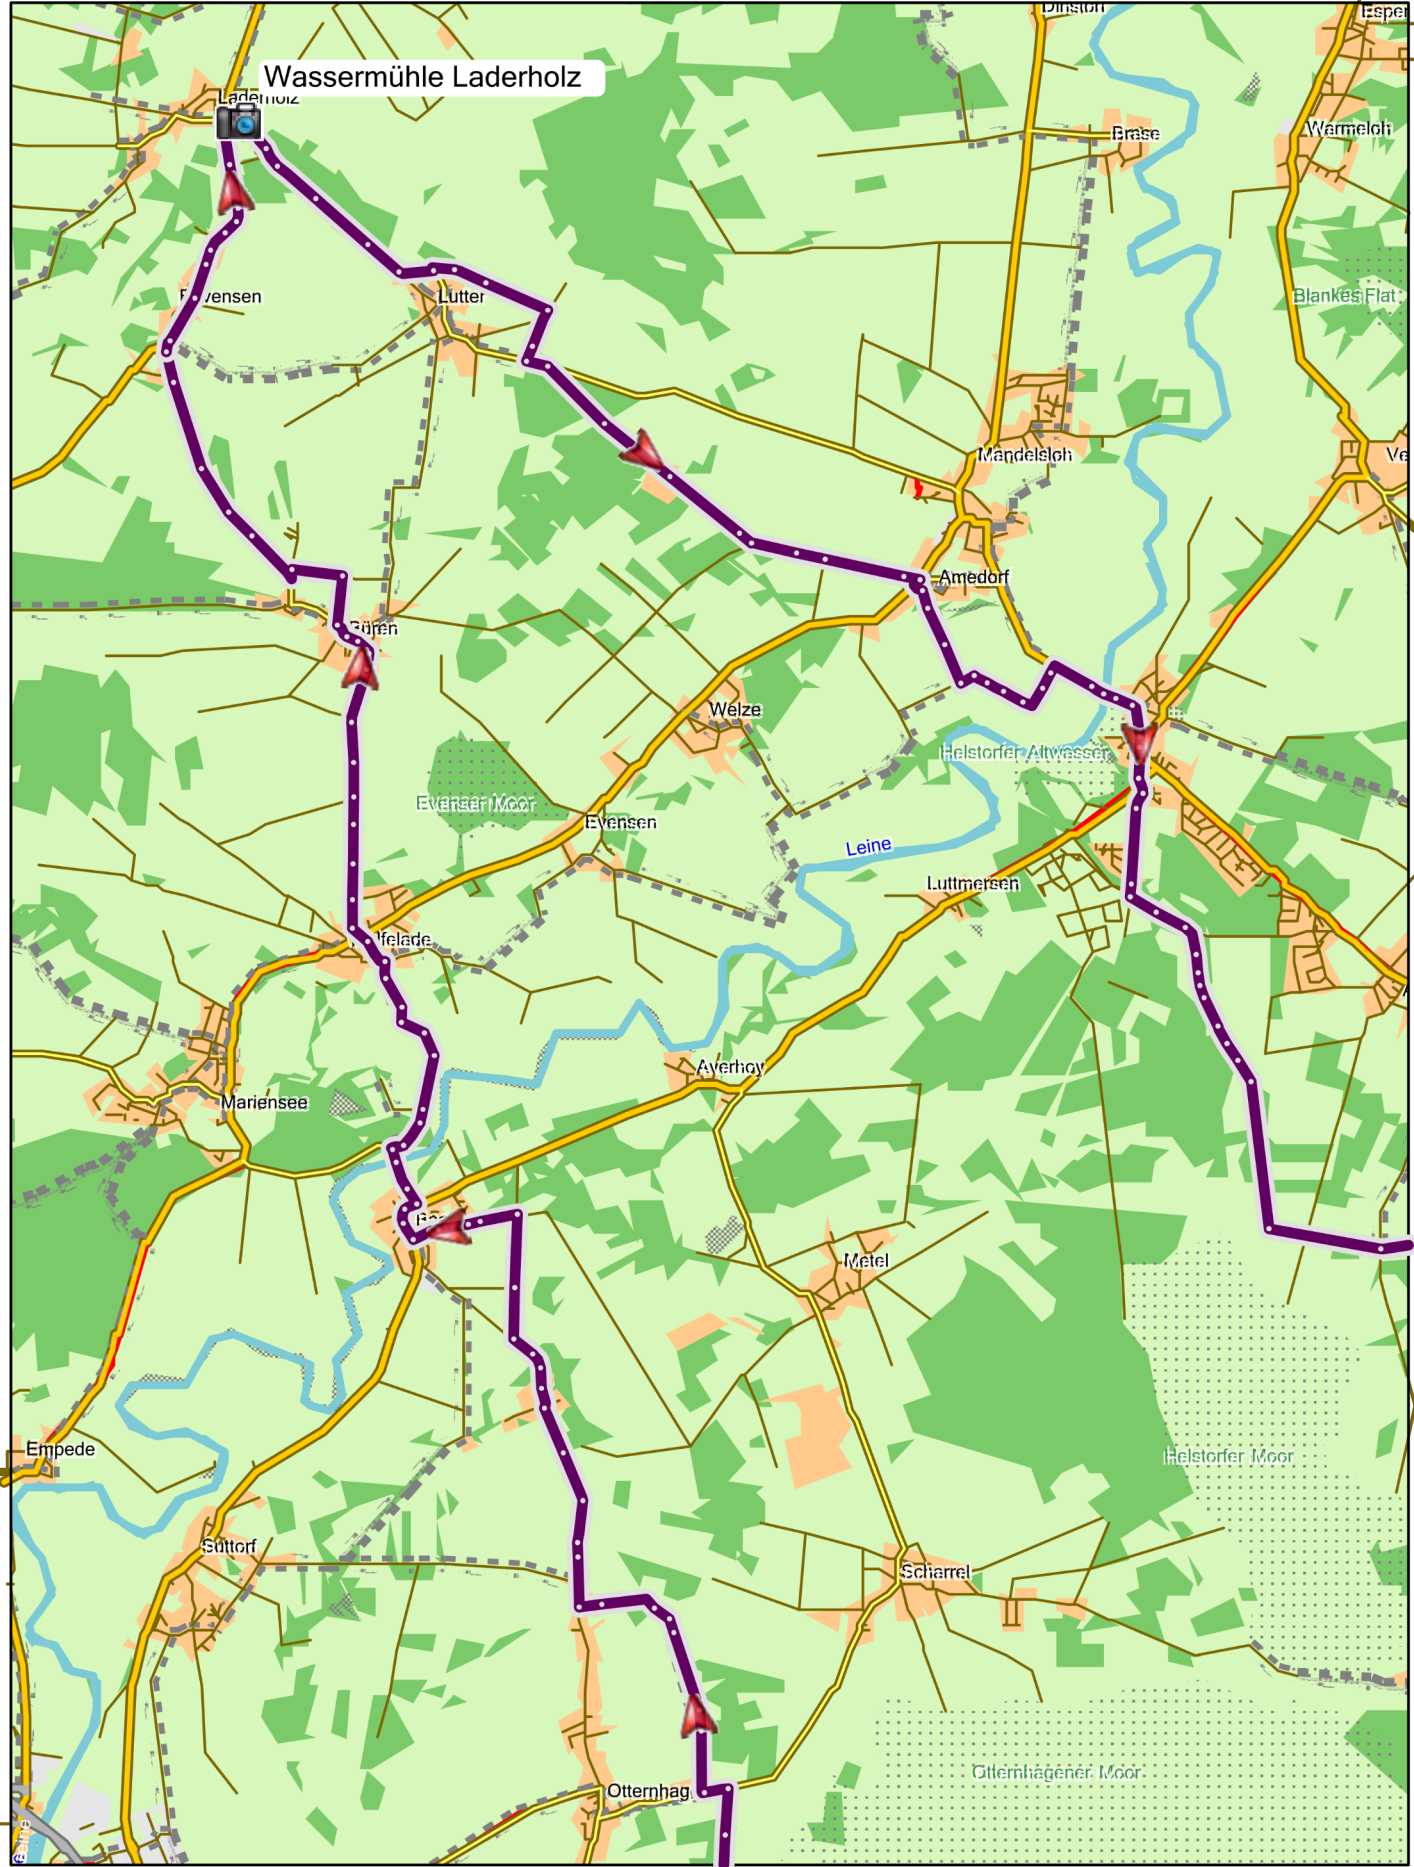

Wassermühle Laderholz

OpenFietsMap(Germany_02-05-2020)
MAP DATA © OPENSTREETMAP.ORG, MAP DESIGN ©
OPENFIETSMAP.NL, SRTM/DEM DATA © U.S. GEOLOGICAL SURVEY
AND JONATHAN DE FERRANTI (VIEWFINDERPANORAMAS.ORG)
Map created with mkgmap-r4285

NRÜ-Laderholz Mühle

PROGRAM LICENCED UNDER GPL V2